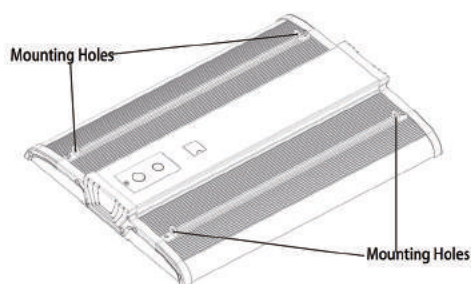

Installation Methods

Chain /
Cable Mount
(Standard)

Chain/cable mount is standard and included in price. Price adder for Y-cable, Rod Mount, and Pendant Mount. Please consult sales for latest information and see "Installation Instructions" for mounting details.

Rod Mount
(Optional)